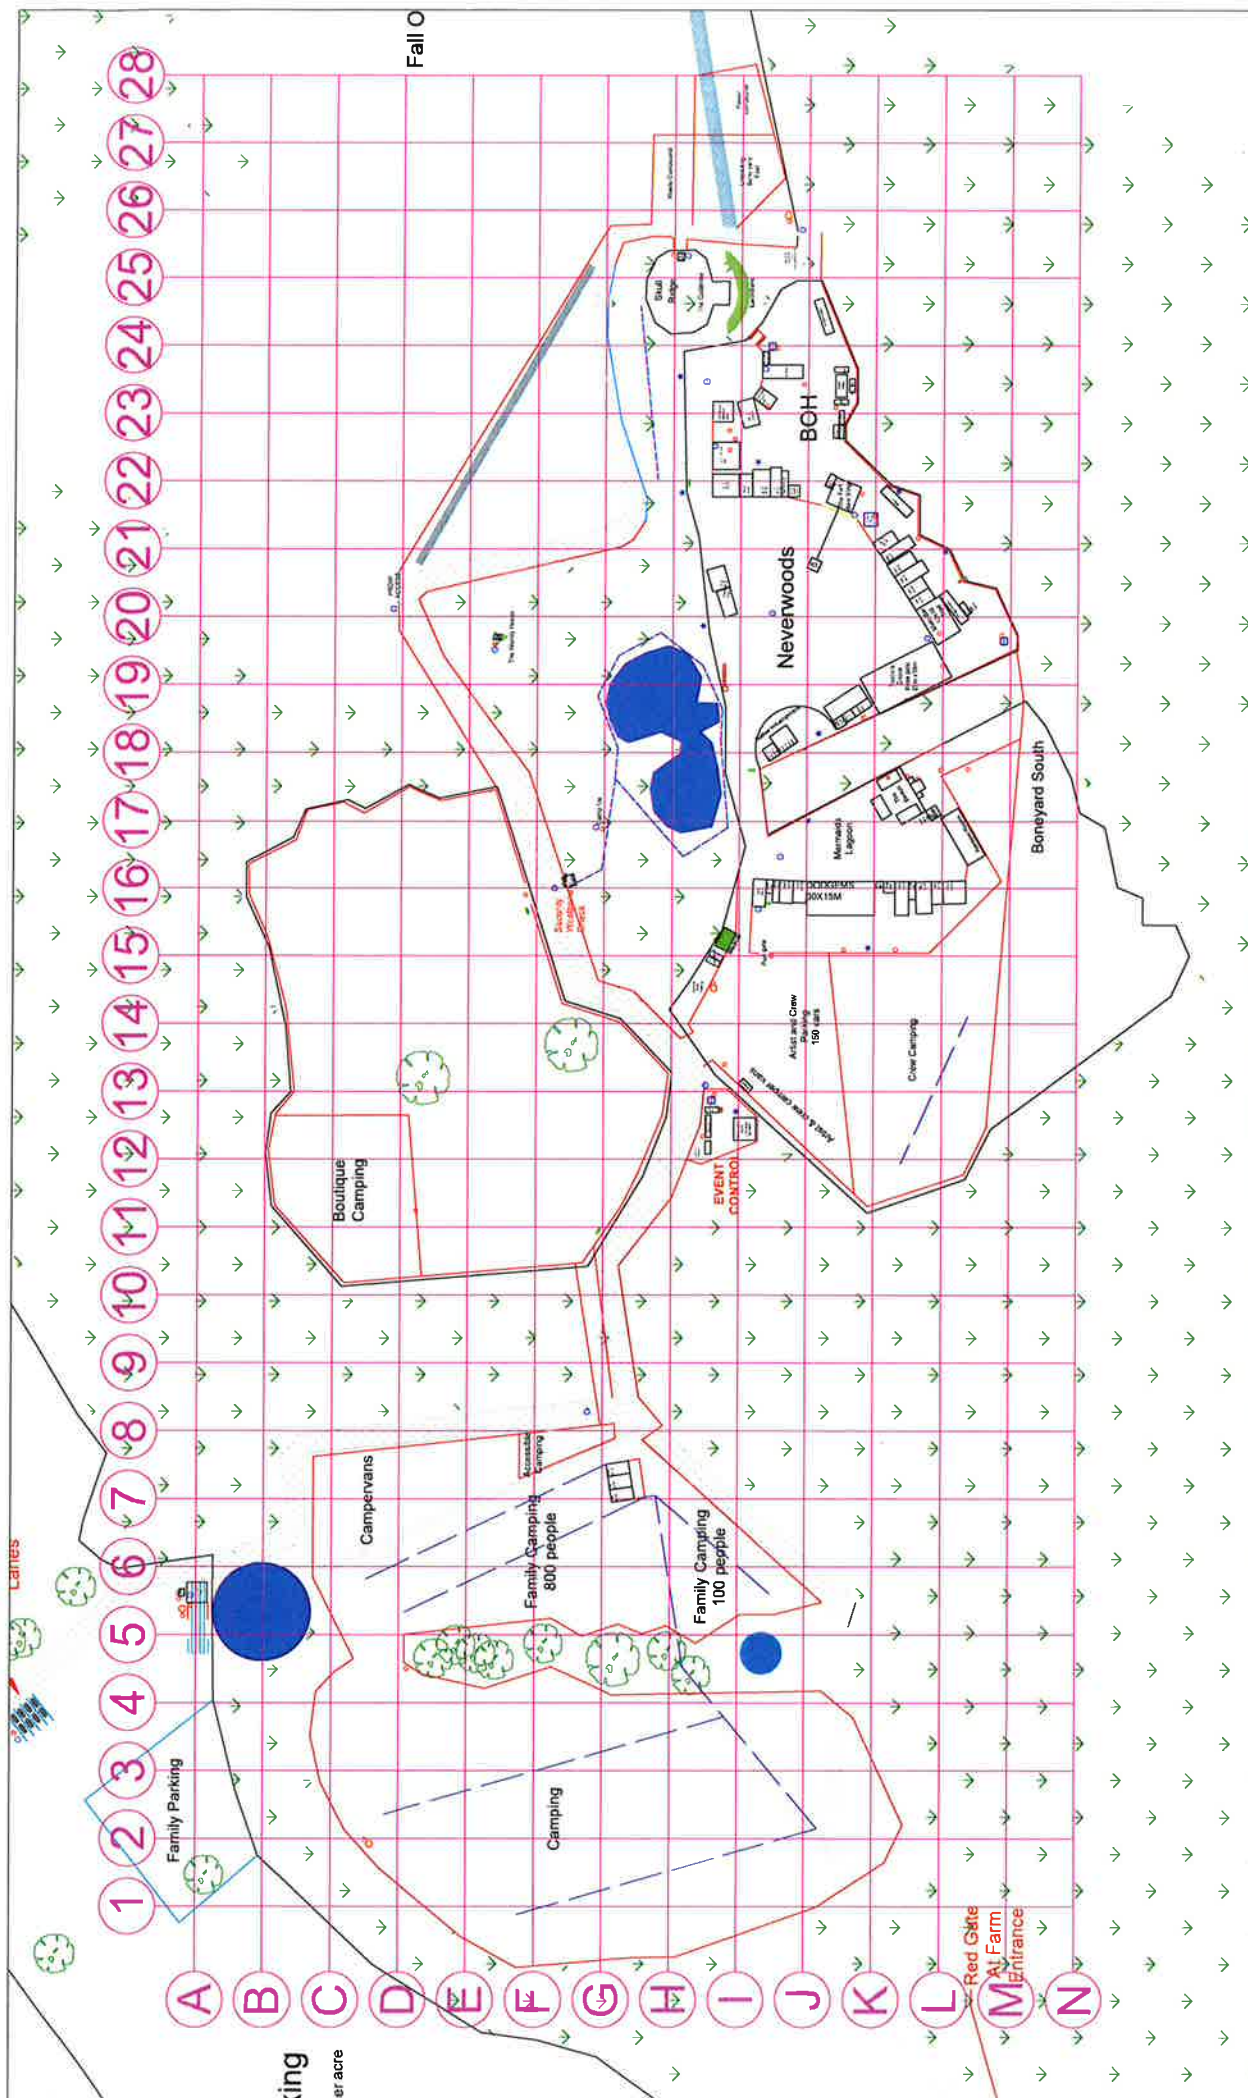

Key:

Project:
Neverworld 2019

Client:

Date: 26/2/2019

Sheet No: 1 of 1

Grid scale:
30meters

Plot Scale:
1:2500 @ A2

Drawn By:
CC

Units:
mm
V4

Project: Neverworld 2019		Grid scale: 30meters		Plot Scale: NA	
Client:		Drawn By: CC		Units: mm V4	
Date: 26/2/2019		Sheet No: 1 of 1			

Key: